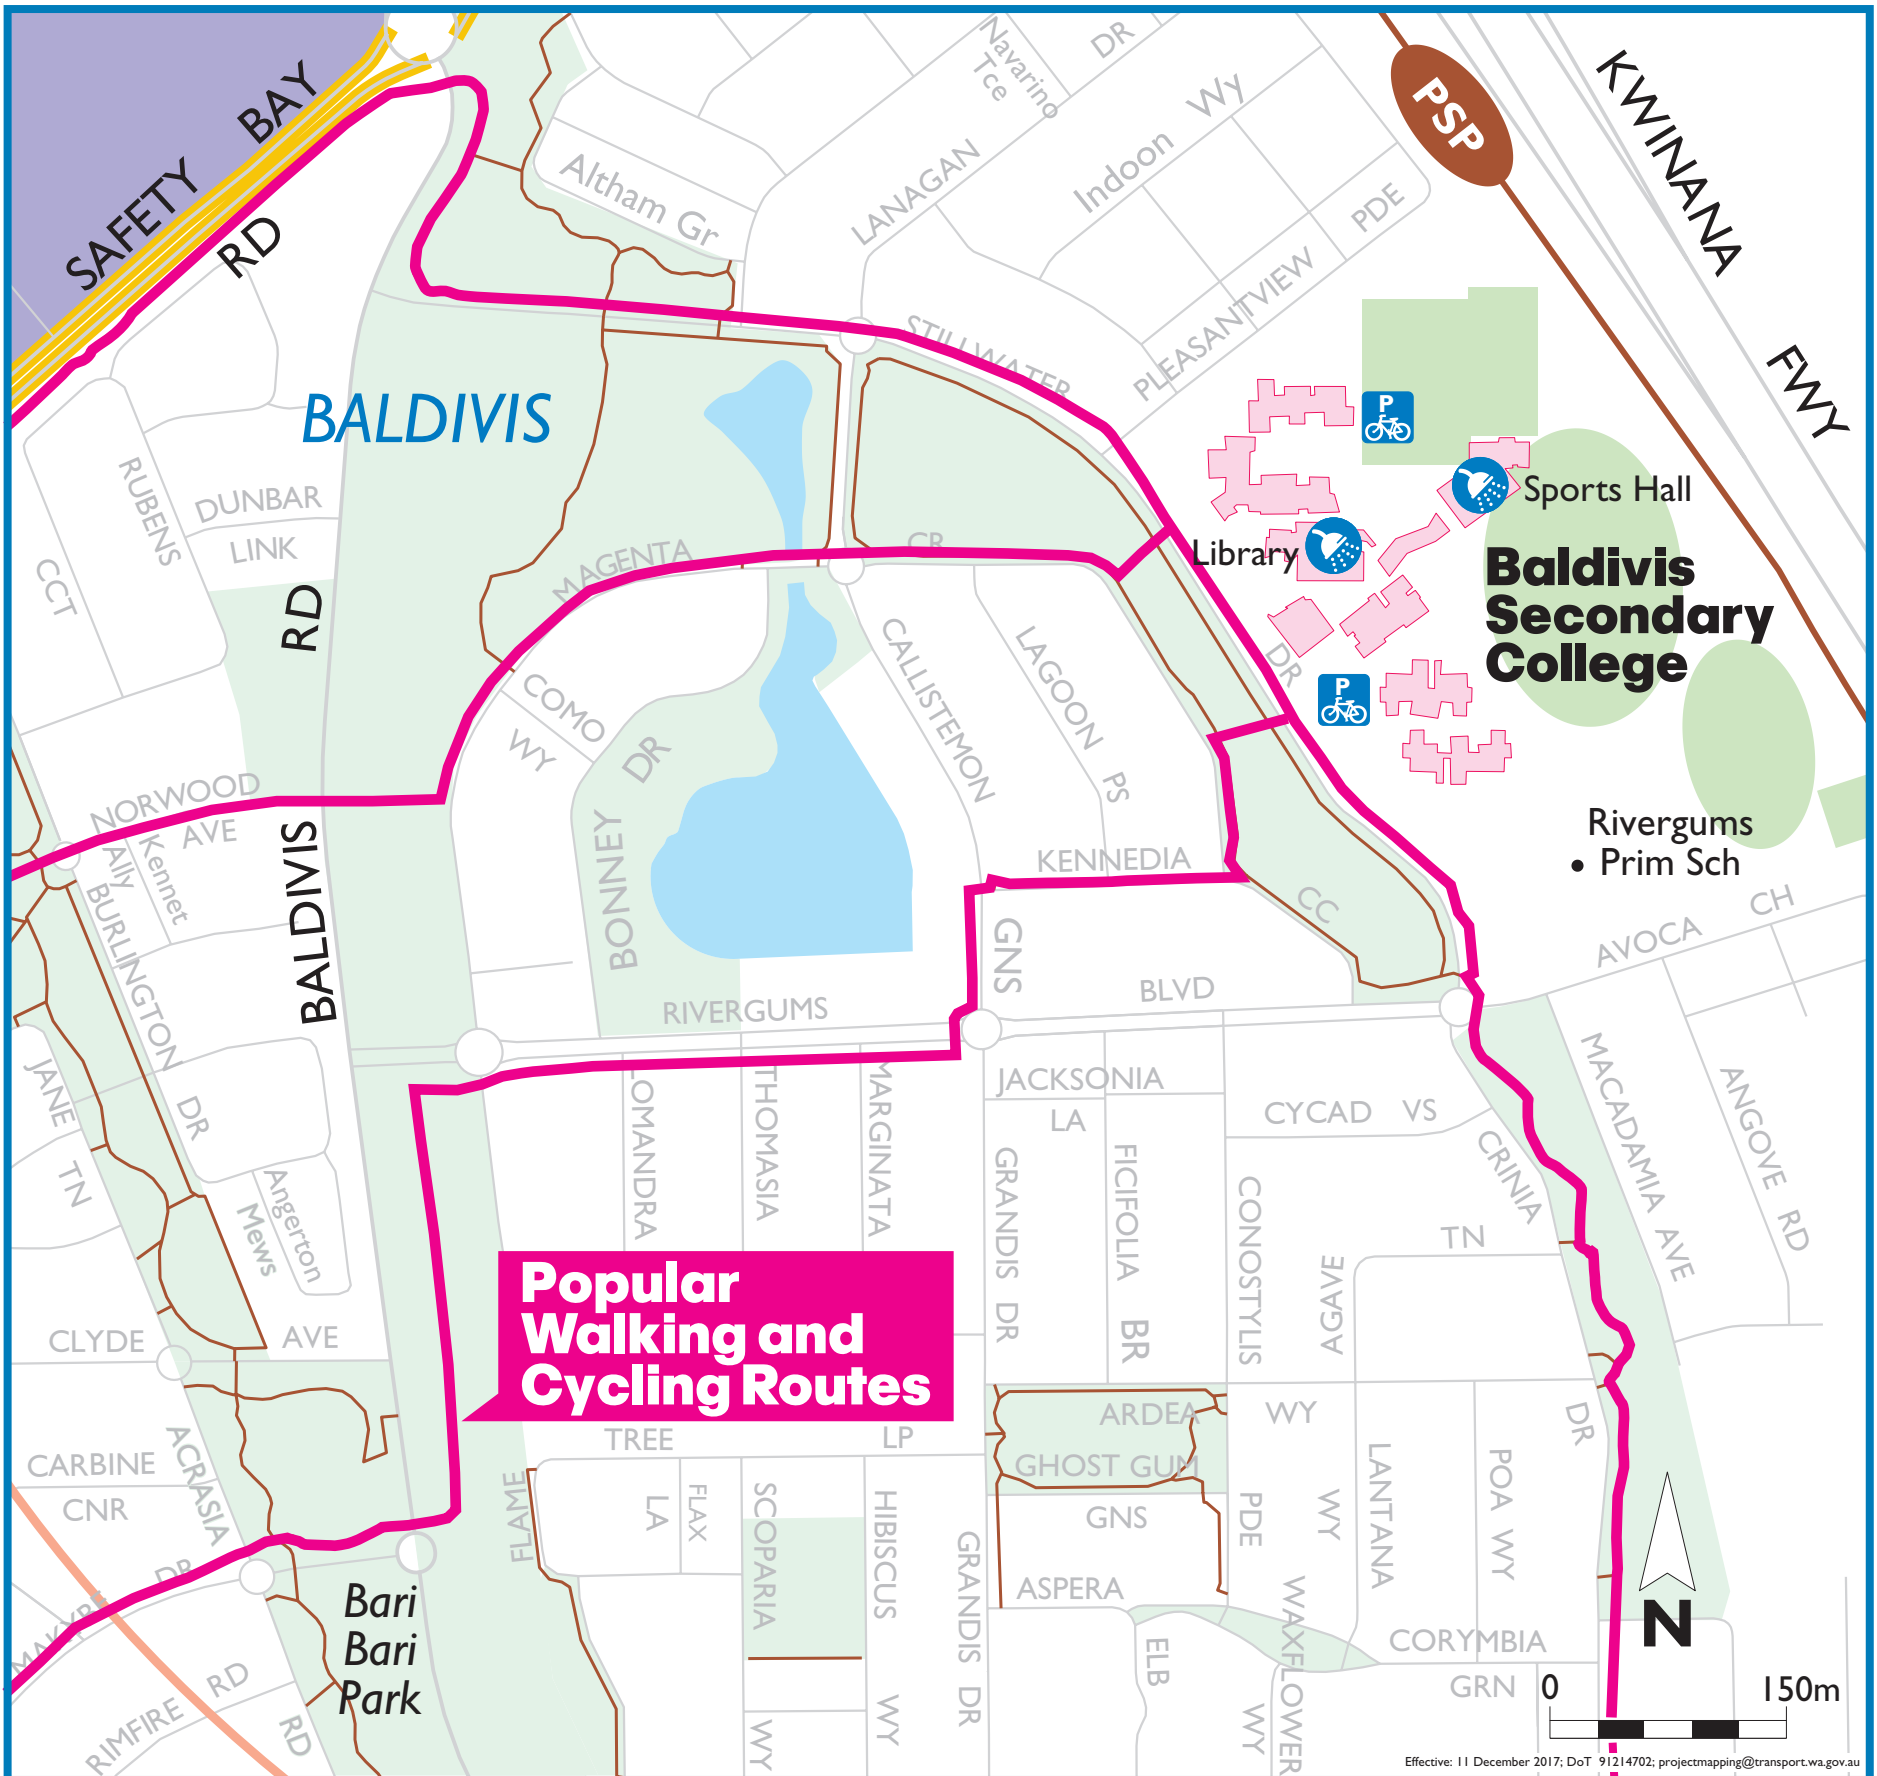

Walking & Cycling Routes to Baldivis Secondary College

Legend

- Shower Facilities
- Bicycle Parking

- PSP Principal Shared Path
- High Quality Shared Path (bikes and pedestrians)

- Other Shared Path (bikes and pedestrians)

- Bicycle Lanes or Sealed Shoulders Either Side